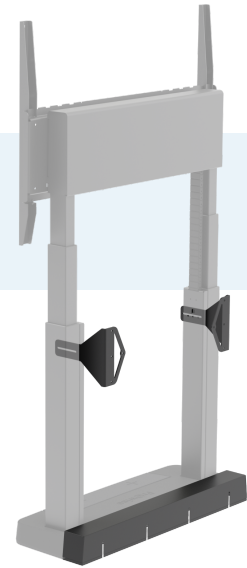

Prowise iPro Wall Lift Extension Kit G2

Complementing your Prowise Touchscreen

With the Prowise iPro Wall Lift Extension Kit G2 you can place the lift further away from the wall.

Product Number: PW.2.21002.0004

Technical specifications

Suitable for	Prowise iPro Wall Lift G2
Certifications	CE (certified in combination with lift)
Warranty	5 year
Gross weight	3.4 kg 7.50 lbs
Net weight	2.7 kg 5.96 lbs
Dimensions package (WxDxH)	830 x 180 x 100 mm 32.68 x 7.09 x 3.94 Inch