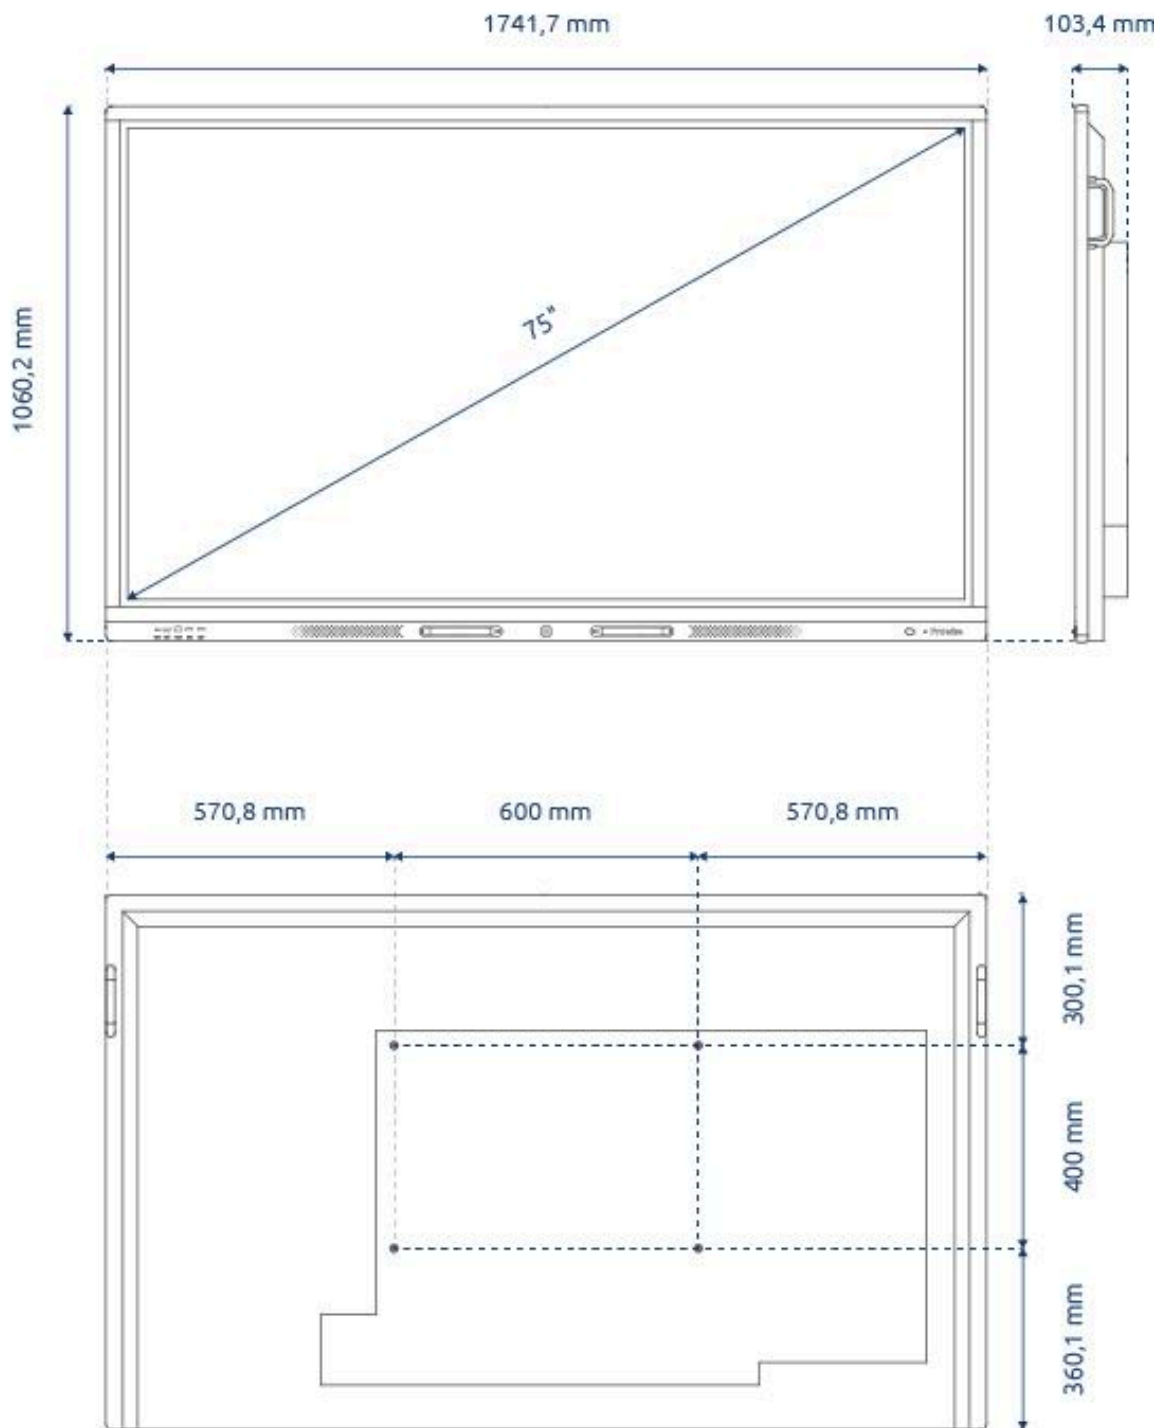

Dimensions Prowise Touchscreen One 75"