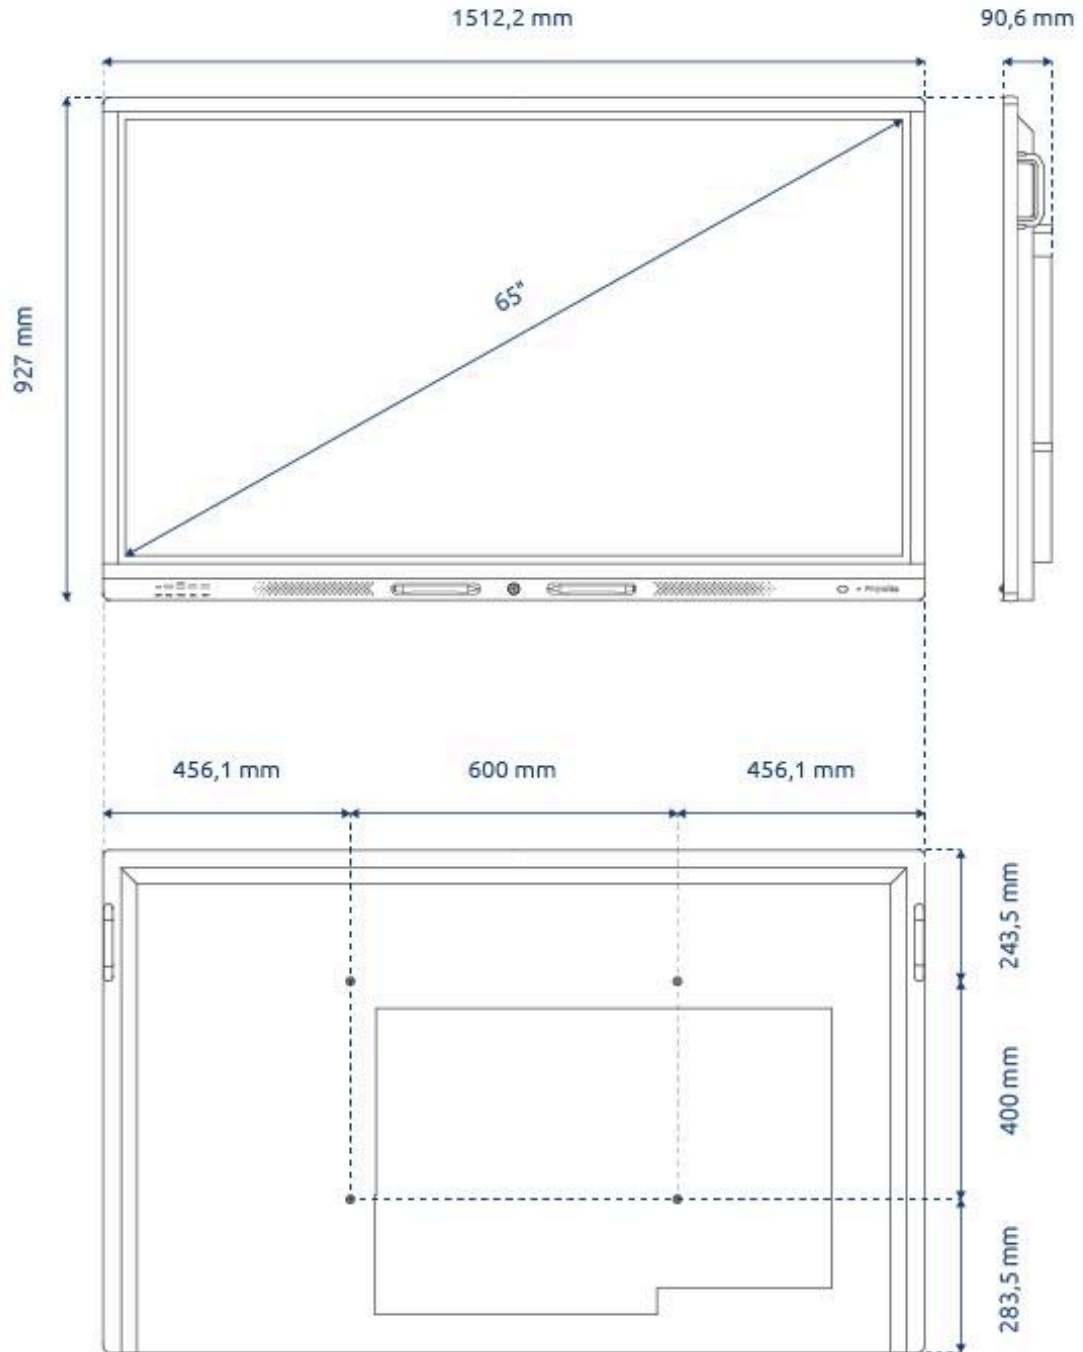

Operation humidity	10% - 90%	10% - 90%	10% - 90%

Dimensions Prowise Touchscreen One 65"