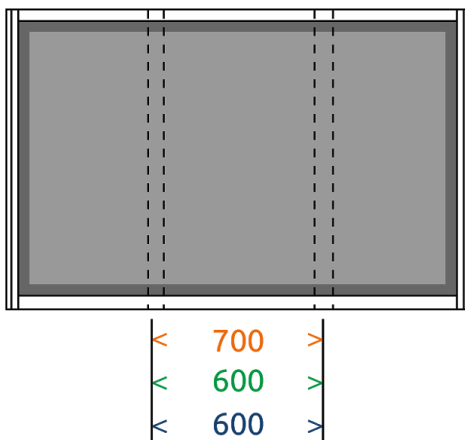

## Product numbers

**65" Whiteboard:** *PW.3.21065.0004*

**65" Frame:** *PW.3.21065.1003*

**75" Whiteboard:** *PW.3.21075.0004*

**75" Frame:** *PW.3.21075.1003*

**86" Whiteboard:** *PW.3.21086.0004*

**86" Frame:** *PW.3.21086.1003*

Dimensions package (WxDxH) frame	190 x 190 x 2010 mm 7.5 x 7.5 x 79.2 inch	190 x 190 x 2010 mm 7.5 x 7.5 x 79.2 inch	190 x 190 x 2010 mm 7.5 x 7.5 x 79.2 inch
----------------------------------	--	--	--

Dimensions package (WxDxDH) whiteboard	1310 x 1025 x 70 mm 51.57 x 40.35 x 2.75 inch	1310 x 1025 x 70 mm 51.57 x 40.35 x 2.75 inch	1310 x 1025 x 70 mm 51.57 x 40.35 x 2.75 inch
--	--	--	--

Relevant dimensions - whiteboards closed

## Relevant dimensions - whiteboards 90 degrees open

- 86 Inch
- 75 Inch
- 65 Inch

Relevant dimensions - whiteboards 180 degrees open

- 86 Inch
- 75 Inch
- 65 Inch