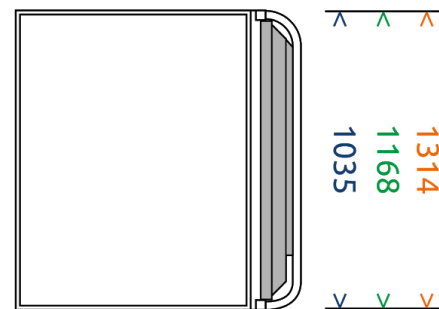

Dimensions package (WxDxH) frame	190 x 190 x 2010 mm 7.5 x 7.5 x 79.2 inch	190 x 190 x 2010 mm 7.5 x 7.5 x 79.2 inch	190 x 190 x 2010 mm 7.5 x 7.5 x 79.2 inch
----------------------------------	--	--	--

Dimensions package (WxDxDH) whiteboard	1310 x 1025 x 70 mm 51.57 x 40.35 x 2.75 inch	1310 x 1025 x 70 mm 51.57 x 40.35 x 2.75 inch	1310 x 1025 x 70 mm 51.57 x 40.35 x 2.75 inch
--	--	--	--

Relevant dimensions - whiteboards closed

## Relevant dimensions - whiteboards 90 degrees open

- 86 Inch
- 75 Inch
- 65 Inch

Relevant dimensions - whiteboards 180 degrees open

- 86 Inch
- 75 Inch
- 65 Inch