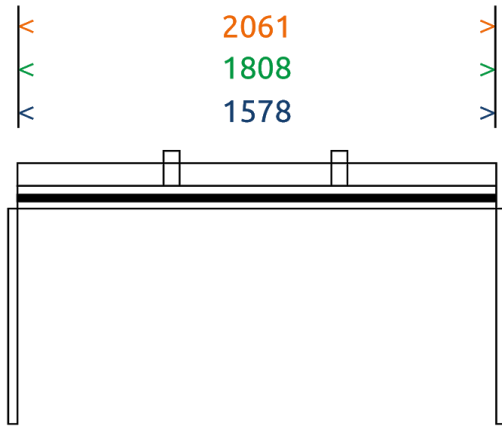

Dimensions package (WxDxH) frame	190 x 190 x 2010 mm 7.5 x 7.5 x 79.2 inch	190 x 190 x 2010 mm 7.5 x 7.5 x 79.2 inch	190 x 190 x 2010 mm 7.5 x 7.5 x 79.2 inch
----------------------------------	--	--	--

Dimensions package (WxDxDH) whiteboard	1310 x 1025 x 70 mm 51.57 x 40.35 x 2.75 inch	1310 x 1025 x 70 mm 51.57 x 40.35 x 2.75 inch	1310 x 1025 x 70 mm 51.57 x 40.35 x 2.75 inch
--	--	--	--

Relevant dimensions - whiteboards closed

- 86 Inch
- 75 Inch
- 65 Inch

## Relevant dimensions - whiteboards 90 degrees open

- 86 Inch
- 75 Inch
- 65 Inch

Relevant dimensions - whiteboards 180 degrees open

- 86 Inch
- 75 Inch
- 65 Inch