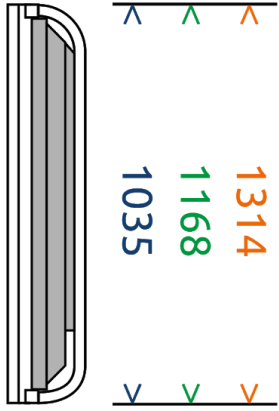

## Product numbers

**65" Whiteboard:** *PW.3.21065.0004*

**65" Frame:** *PW.3.21065.1003*

**75" Whiteboard:** *PW.3.21075.0004*

**75" Frame:** *PW.3.21075.1003*

**86" Whiteboard:** *PW.3.21086.0004*

**86" Frame:** *PW.3.21086.1003*

Dimensions package (WxDxH) frame	190 x 190 x 2010 mm 7.5 x 7.5 x 79.2 inch	190 x 190 x 2010 mm 7.5 x 7.5 x 79.2 inch	190 x 190 x 2010 mm 7.5 x 7.5 x 79.2 inch
----------------------------------	--	--	--

Dimensions package (WxDxDH) whiteboard	1310 x 1025 x 70 mm 51.57 x 40.35 x 2.75 inch	1310 x 1025 x 70 mm 51.57 x 40.35 x 2.75 inch	1310 x 1025 x 70 mm 51.57 x 40.35 x 2.75 inch
--	--	--	--

Relevant dimensions - whiteboards closed

## Relevant dimensions - whiteboards 90 degrees open

- 86 Inch
- 75 Inch
- 65 Inch

Relevant dimensions - whiteboards 180 degrees open

- 86 Inch
- 75 Inch
- 65 Inch