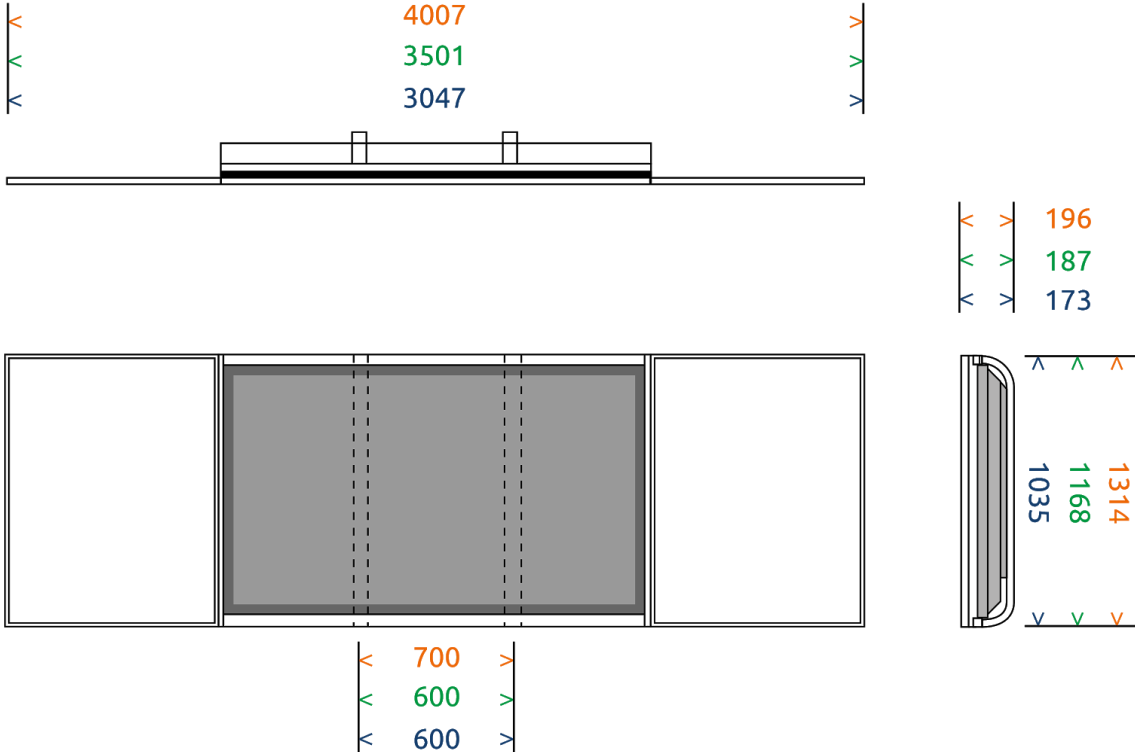

Dimensions package (WxDxH) frame	190 x 190 x 2010 mm 7.5 x 7.5 x 79.2 inch	190 x 190 x 2010 mm 7.5 x 7.5 x 79.2 inch	190 x 190 x 2010 mm 7.5 x 7.5 x 79.2 inch
----------------------------------	--	--	--

Dimensions package (WxDxDH) whiteboard	1310 x 1025 x 70 mm 51.57 x 40.35 x 2.75 inch	1310 x 1025 x 70 mm 51.57 x 40.35 x 2.75 inch	1310 x 1025 x 70 mm 51.57 x 40.35 x 2.75 inch
--	--	--	--

Relevant dimensions - whiteboards closed

- 86 Inch
- 75 Inch
- 65 Inch

## Relevant dimensions - whiteboards 90 degrees open

- 86 Inch
- 75 Inch
- 65 Inch

Relevant dimensions - whiteboards 180 degrees open

- 86 Inch
- 75 Inch
- 65 Inch