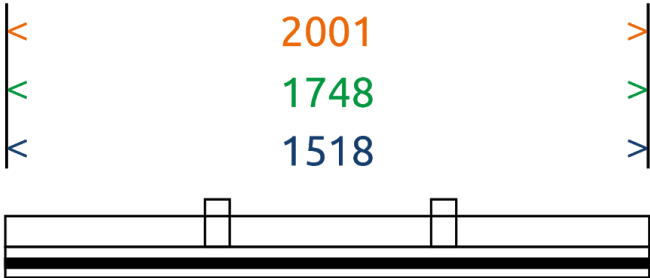

Relevant dimensions - whiteboards closed

- 86 Inch
- 75 Inch
- 65 Inch