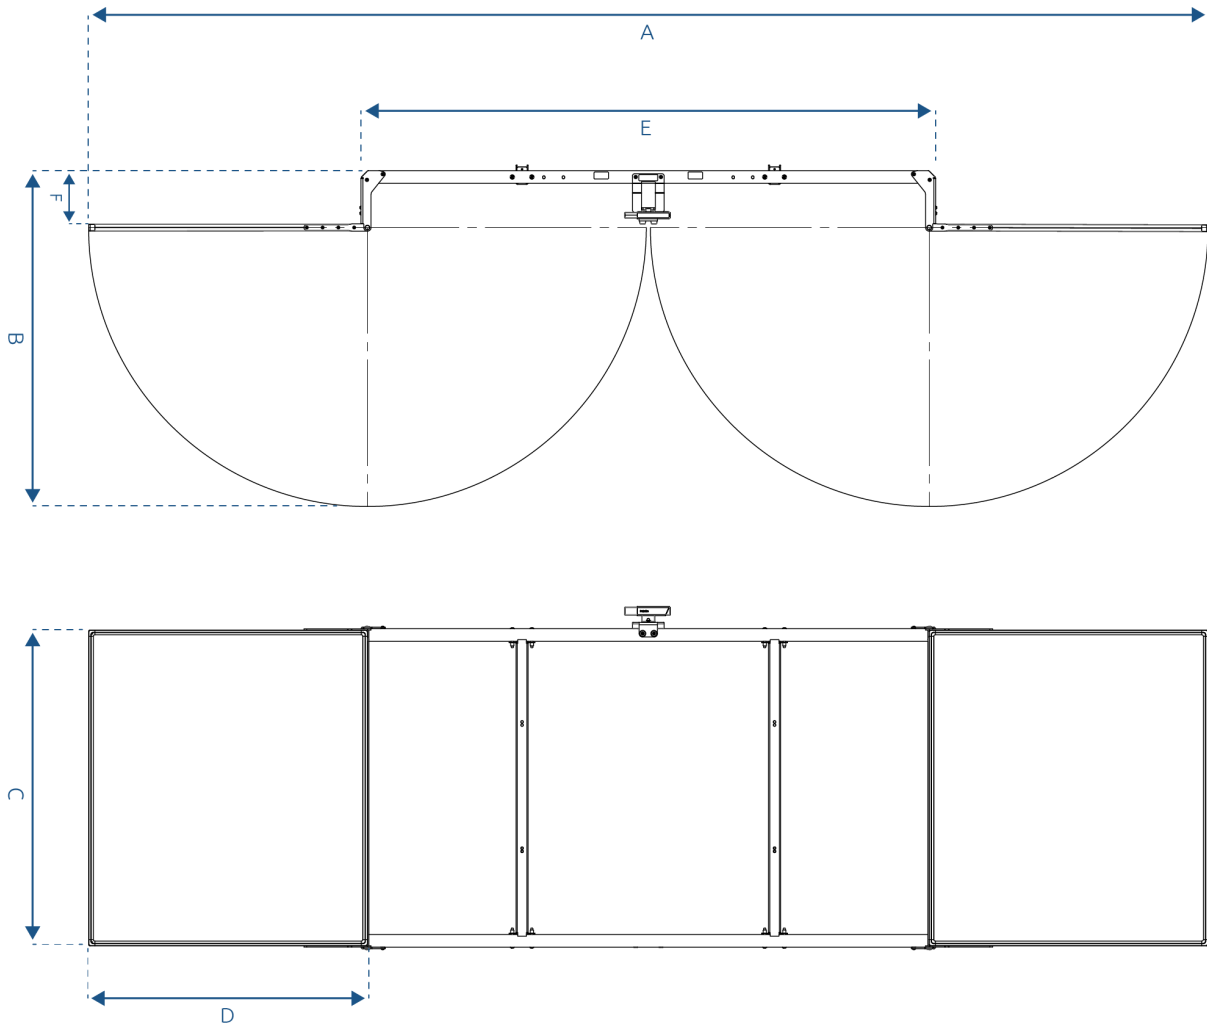

Product numbers

65" Whiteboard G2: *PW.3.21065.0005*

65" Frame G2: *PW.3.21065.1004*

75" Whiteboard G2: *PW.3.21075.0005*

75" Frame G2: *PW.3.21075.1004*

86" Whiteboard G2: *PW.3.21086.0005*

86" Frame G2: *PW.3.21086.1004*

Dimensions package (WxDxH) frame	2085 x 305 x 110 mm 80.63x12.01x4.33 inch	2085 x 305 x 110 mm 80.63x12.01x4.33 inch	2085 x 305 x 110 mm 80.63x12.01x4.33 inch
---	--	--	--

Dimensions package (WxDxH) whiteboard	1155 x 1050 x 68 mm 45.47x41.34x2.68 inch	1155 x 1050 x 68 mm 45.47x41.34x2.68 inch	1155 x 1050 x 68 mm 45.47x41.34x2.68 inch
--	--	--	--

Relevant dimensions [mm]

	A	B	C	D	E	F
65"	3087 mm 121.54 inch	948 mm 37.32 inch	885 mm 34.84 inch	769 mm 30.28 inch	1591 mm 62.64 inch	191 mm 7.52 inch
75"	3547 mm 139.65 inch	1063 mm 41.85 inch	1000 mm 39.37 inch	884 mm 34.80 inch	1821 mm 71.69 inch	191mm 7.52 inch
86"	4051 mm 159.49 inch	1190 mm 46.85 inch	1138 mm 44.80 inch	1010 mm 39.76 inch	2073 mm 81.61 inch	191 mm 7.52 inch